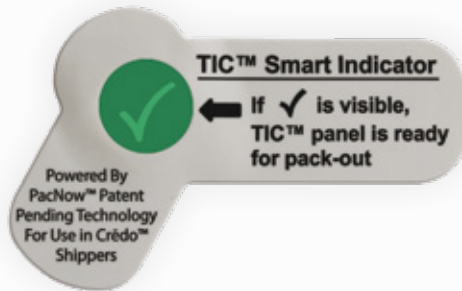

TIC™ SMART INDICATOR

WHAT IS A TIC™ SMART INDICATOR?

An easy to use temperature sensitive label for the Crēdo Cube™ reusable shipper system, giving an 'at a glance' safe temperature reading

WHAT DOES THE TIC™ SMART INDICATOR SHOW?

As the panel thaws, the TIC™ Smart Indicator changes colour

The TIC™ Smart Indicator provides a coloured 'tick' mark to indicate when the TIC™ panel is ready for use

FOR MORE INFORMATION ABOUT PELI BIOTHERMAL PRODUCTS, PLEASE CONTACT: