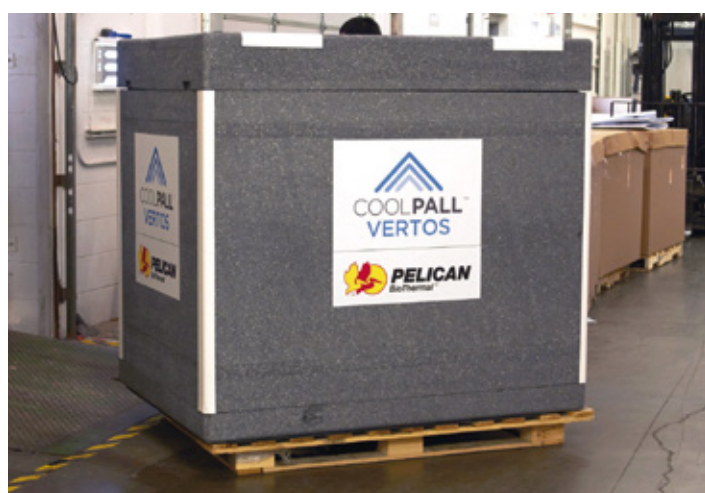

COOLPALL™ VERTOS PRODUCT SPECIFICATION

Product	TEMP	Exterior Dimensions - mm	Interior Dimensions - mm	Payload Volume (L)	Tare Weight - kg
Vertos 1/4 PMC	2-8°C	1195 x 1565 x 1565	927 x 1296 x 1150	1382	235
Vertos 1/4 PMC	15-25°C	1195 x 1565 x 1595	927 x 1296 x 1150	1382	235
Vertos ISOPAD	2-8°C	1396 x 1565 x 1595	1127 x 1296 x 1150	1680	235
Vertos ISOPAD	15-25°C	1396 x 1565 x 1595	1127 x 1296 x 1150	1680	235
Vertos 1/2 PAG	2-8°C	2195 x 1565 x 1595	1927 x 1296 x 1150	2872	323
Vertos 1/2 PAG	15-25°C	2195 x 1565 x 1595	1927 x 1296 x 1150	2872	323
Vertos 1/2 PMC	2-8°C	2395 x 1565 x 1595	2130 x 1296 x 1150	3175	338
Vertos 1/2 PMC	15-25°C	2395 x 1565 x 1595	2130 x 1296 x 1150	3175	338

Interlocking high density construction
Increases the possibility of re-use