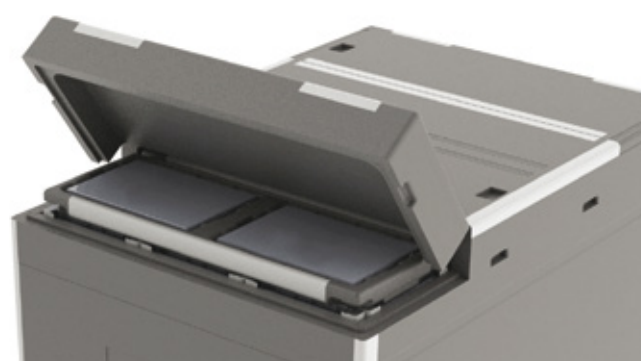

Inspection hatch
Minimising the potential for excursions during customs inspection

ISO17025, ISO9001-2008 Accredited

Golden Hour™, TIC™, Crêdo™, Crêdo Cube™, Crêdo ProEnvision™, Crêdo Xtreme™, Crêdo DURACUBE™, Crêdo ProMed™, Sherpa™ Systems, Chronos™ Express, Chronos™ Advance and CoolPall™ Vertos are registered trademarks of Pelican Products, Inc., its subsidiaries and/or affiliates.

©2017 PELI BioThermal all rights reserved.