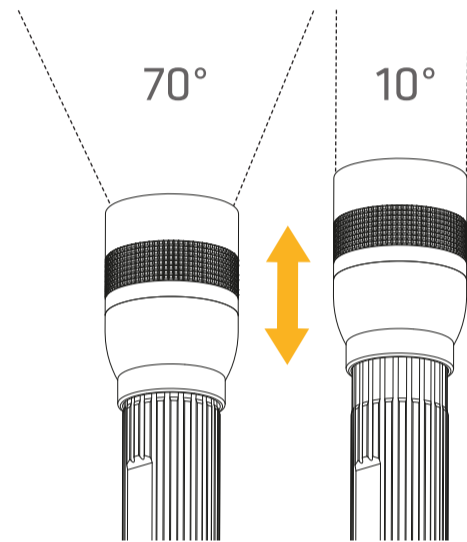

Light Control Function

Hyperfocus

Additional Information

Changing Battery

Warning

Specifications

3 x AAA	200 m
10° - 70°	152 g
-20°C - +50°C	IP X4