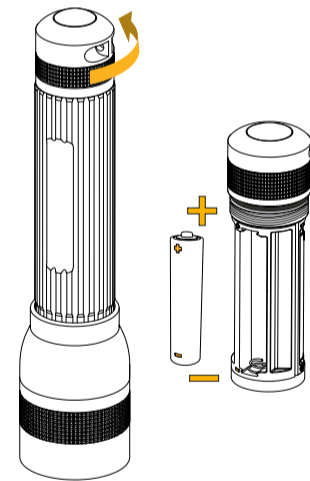

Light Control Function

Hyperfocus

Additional Information

Changing Battery

Warning

Specifications

3 x AAA	200 m
10° - 70°	152 g
-20°C - +50°C	IP X4