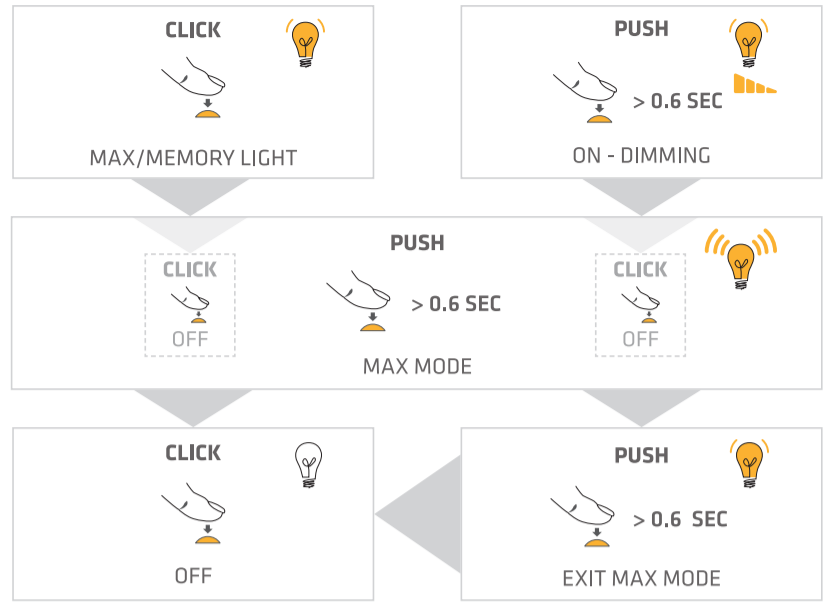

Light Control Function

Hyperfocus

Additional Information

Changing Battery

Warning

Specifications

3 x AAA	200 m
10° - 70°	152 g
-20°C - +50°C	IP X4