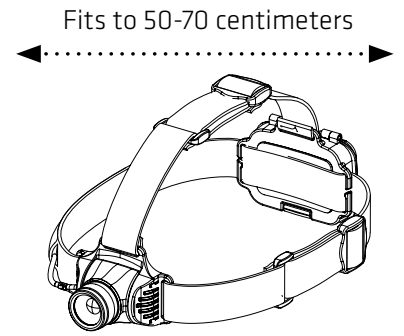

V3 *air* Rechargeable

LED / Focus configuration:	1 CREE Power Chip / Sliding Hyperfocus™
Case Material / Surface Treatment:	Hi-Tech Compound / Aluminium
Case Color:	Anthracite Dark Grey
Switch:	Metal Switch Below Head - BOOST, Dimmer with Memory and SOS
Headband:	Fits to 50-70 centimeters
Weight incl. battery:	148 g
Ingress Protection Rating:	Splash Waterproof IPx4
Temperature:	-30°C to +60°C
Built in DC/DC Controller:	YES, 4-step controller by press or touch
Standard Power Source:	1 x Li-ion Polymer 5.18Wh
Beam / Distance:	Variable from Spot to Floodlight / < 210 Meters
Luminous Flux:	BOOST: 320 lm / Dimmer: 10-250 lm
Lighting Time:	< 33 hours
Accessories included:	Removable, Washable Headband USB cable
Customs Tariff Number:	8513 1000
Packaging:	Presentation tube
Single Box Content/Size/Weight:	1 pcs, height/diameter, 15.8 x 6.5 cm / 184 g
Master Box Content/Size/Weight:	68 pcs, 40 x 40 x 35 cm / 12.6 kg
Order's Adress:	sales@suprabeam.com